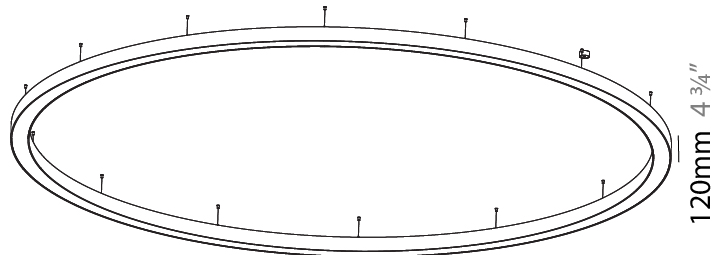

GENERAL

Series: Glorious
Subseries: Glorious
Brand: Prolight
Division: Architectural
Mounting Type: Suspension
Mounting Location: Ceiling
Subcategory: Ambient

PHYSICAL

Shape: Round
Diameter (mm): 5400
Diameter (in): 212 ⁵/₈
Depth (mm): 120
Depth (in): 4 ³/₄
Max. Overall Height (mm): 2120
Max. Overall Height (in): 83 ⁷/₁₆
Light Distribution: Direct
Weight (kg): 69.5
Weight (lbs): 152.9
Diffuser: PMMA - Opal or Micro-Prism
Fixture Finish: SSR / BKV / CWI / CRY / HAB / LAG / UFT / ITA / RUA / RUR / MIC / FTG / MYG / TWT / LOD / PUS / FRO / FUP / KIA / POP / BLS / SPG / MEY / GOH / GUM / CHC / COM / ABZ / JAG / OBR / MOS / ROR
Fixture Material: Aluminum

ELECTRICAL

Lamp Type: LED (Zhaga Standard)
Input Wattage (W): 280
Total Output Wattage (W): 224 / 179.2 (3500K)
Dimming: Non-Dimming / Phase Dimming (120Vac only) / 0-10V Dimming
Driver Included: Yes
Driver Location: Integrated
Driver Type: Constant Current
Driver Class: Class 2
Input Voltage (V): 120 - 277
Constant Current (MA): 350 / 1400 (3500K)

LED

Color Temperature (°K): 3000 / 3500 / 4000
Max. Delivered Lumen (lm): 25840 / 26754 / 27300
CRI: >80 CRI
Efficiency (%): 65
Lamp Life (hrs): 50000

OPTICAL

RATINGS AND CERTIFICATIONS

Certified By: Certified for North American Standards
IP rating: IP20