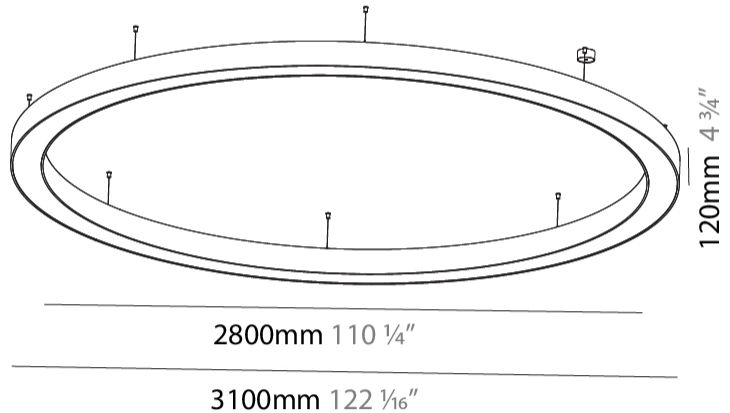

GENERAL

Series: Glorious
Subseries: Glorious
Brand: Prolicht
Division: Architectural
Mounting Type: Suspension
Mounting Location: Ceiling
Subcategory: Ambient

PHYSICAL

Shape: Round
Diameter (mm): 3100
Diameter (in): 122 1/16
Depth (mm): 120
Depth (in): 4 3/4
Max. Overall Height (mm): 2120
Max. Overall Height (in): 83 7/16
Light Distribution: Direct
Weight (kg): 39.1
Weight (lbs): 86.02
Diffuser: PMMA - Opal or Micro-Prism
Fixture Finish: SSR / BKV / CWI / CRY / HAB / LAG / UFT / ITA / RUA / RUR / MIC / FTG / MYG / TWT / LOD / PUS / FRO / FUP / KIA / POP / BLS / SPG / MEY / GOH / GUM / CHC / COM / ABZ / JAG / OBR / MOS / ROR
Fixture Material: Aluminum

ELECTRICAL

Lamp Type: LED (Zhaga Standard)
Input Wattage (W): 160
Total Output Wattage (W): 128 / 102.4 (3500K)
Dimming: Non-Dimming / Phase Dimming (120Vac only) / 0-10V Dimming
Driver Included: Yes
Driver Location: Integrated
Driver Type: Constant Current
Driver Class: Class 2
Input Voltage (V): 120 - 277
Constant Current (MA): 350 / 800 (3500K)

LED

Color Temperature (°K): 3000 / 3500 / 4000
Max. Delivered Lumen (lm): 14770 / 15288 / 15600
CRI: >80 CRI
Efficiency (%): 65
Lamp Life (hrs): 50000

OPTICAL

RATINGS AND CERTIFICATIONS

Certified By: Certified for North American Standards
IP rating: IP20